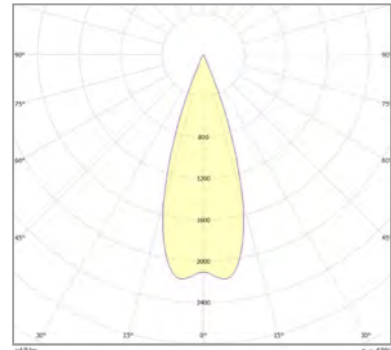

Zhiwer

CODE	F182
Light source	LED
Power (W)	27
luminous flux (lm)	1800
Color Rendering (Ra)	>90
Color Temperature (K)	3000 | 4000*
Body Color	White | Black*

*Customized body colors and other color temperatures (CCTs) are available upon request

Light distributions

Spot (S)