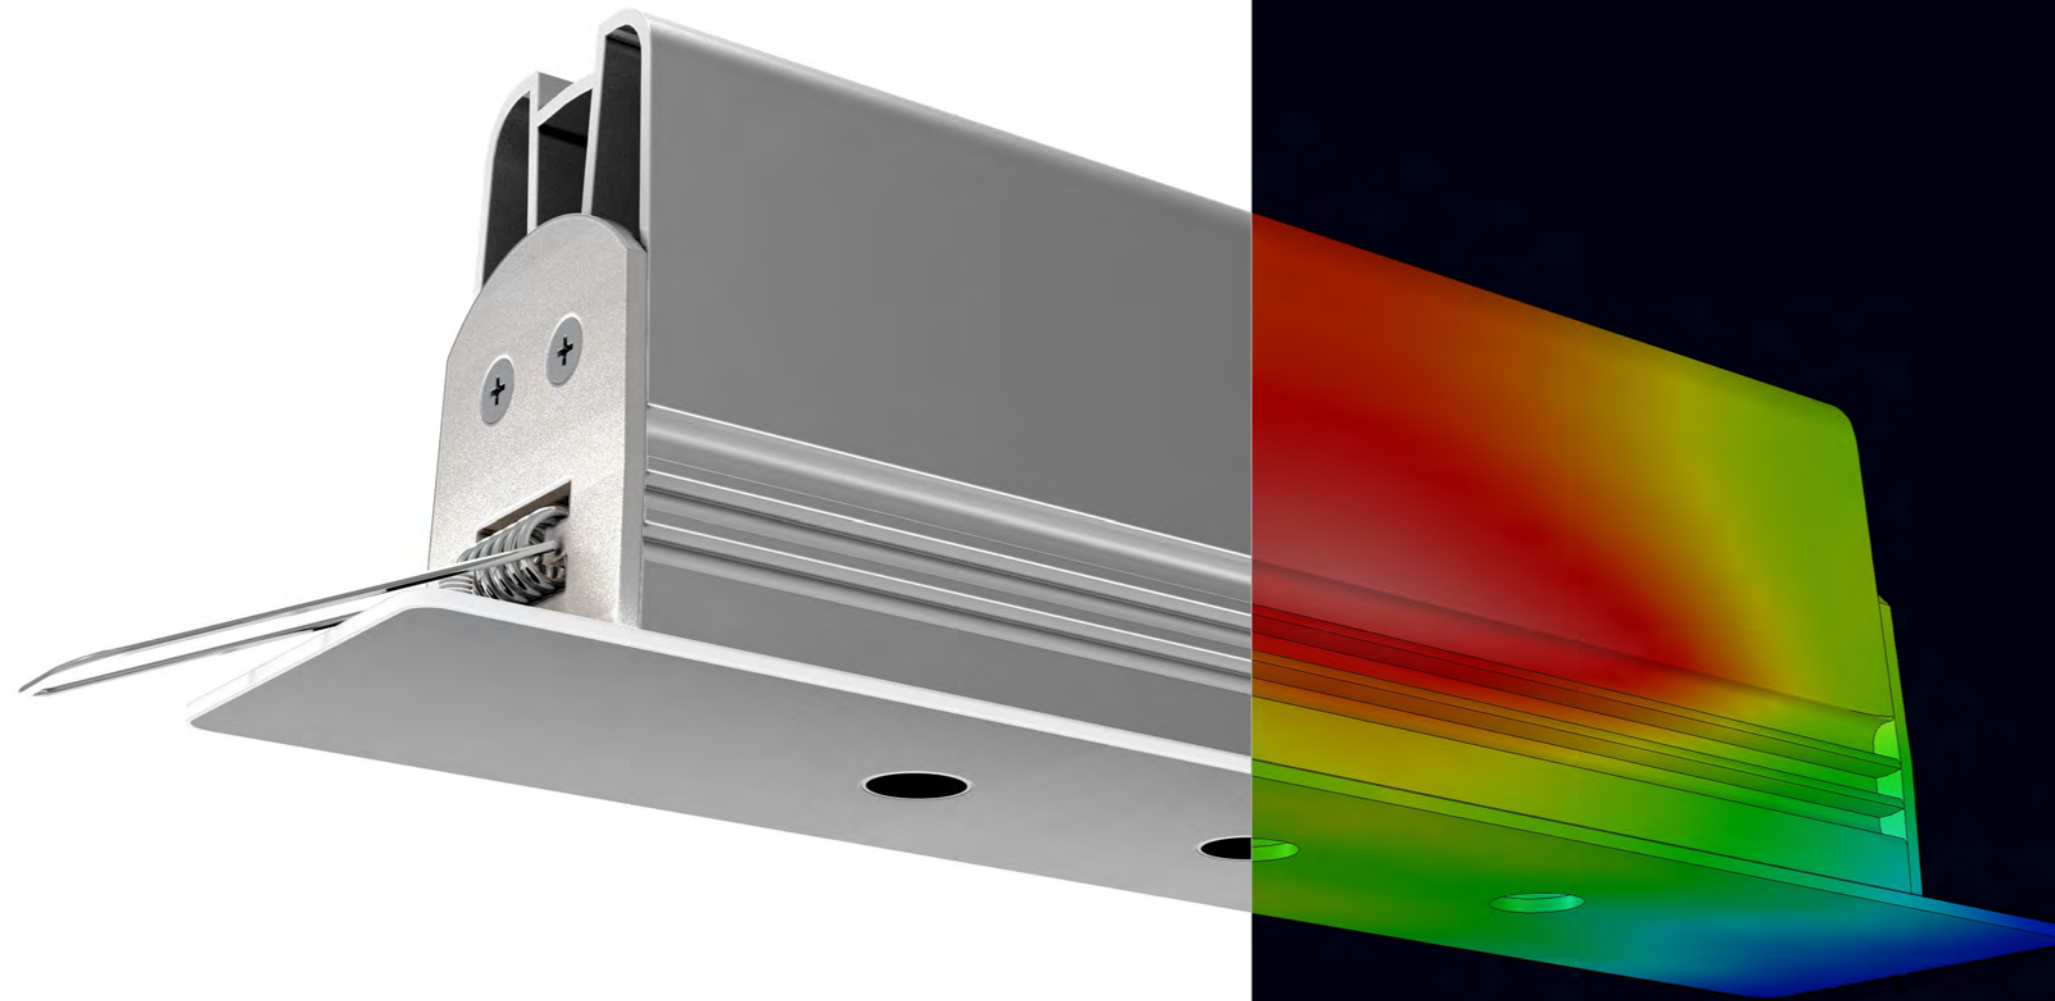

Tailored Integration: Zhiwer's Smart Design for Seamless Harmony.

Zhiwer isn't just a downlight; it's a customizable lighting masterpiece. Engineered with your architectural vision in mind, Zhiwer lets you match the luminaire's bottom plate with the ceiling material. Whether your ceiling boasts the warmth of wood, the sleekness of metal sheet, or the elegance of a mirror – Zhiwer adapts. With the ability to harmonize with any surface, Zhiwer maximizes the blend of light and design, creating an ambiance that's uniquely yours. Embrace the synergy of architecture and illumination with Zhiwer – where adaptability meets aesthetic precision.

GLASS

RAW

ANY SIZE, ANY MATERIAL

This is not only stylish but also practical, thanks to its advanced heatsink technology. Engineered with a modern shape and high-efficiency capabilities, Zhiwer's heatsink is designed to dissipate heat effectively, ensuring long-lasting performance and reliability. Its lightweight construction also makes it easy to install and maintain, without compromising on its exceptional thermal management capabilities.

**COOL, CALM
AND
COLLECTED**

Zhiwer

CODE	F182
Light source	LED
Power (W)	27
luminous flux (lm)	1800
Color Rendering (Ra)	>90
Color Temperature (K)	3000 4000*
Body Color	White Black*

*Customized body colors and other color temperatures (CCTs) are available upon request