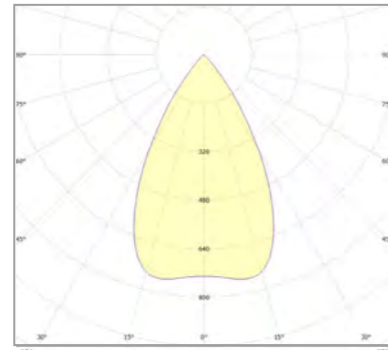

Medium (M)

Accessories

Optional for trimless installation

Trimless Installation Kit
Order code: 2182924126

Order code table

Body Color	3000K	Beam	4000K	Body Color
White	F182W2730S	Spot	F182W2740S	White
	F182W2730M	Medium	F182W2740M	
Black	F182B2730S	Spot	F182B2740S	Black
	F182B2730M	Medium	F182B2740M