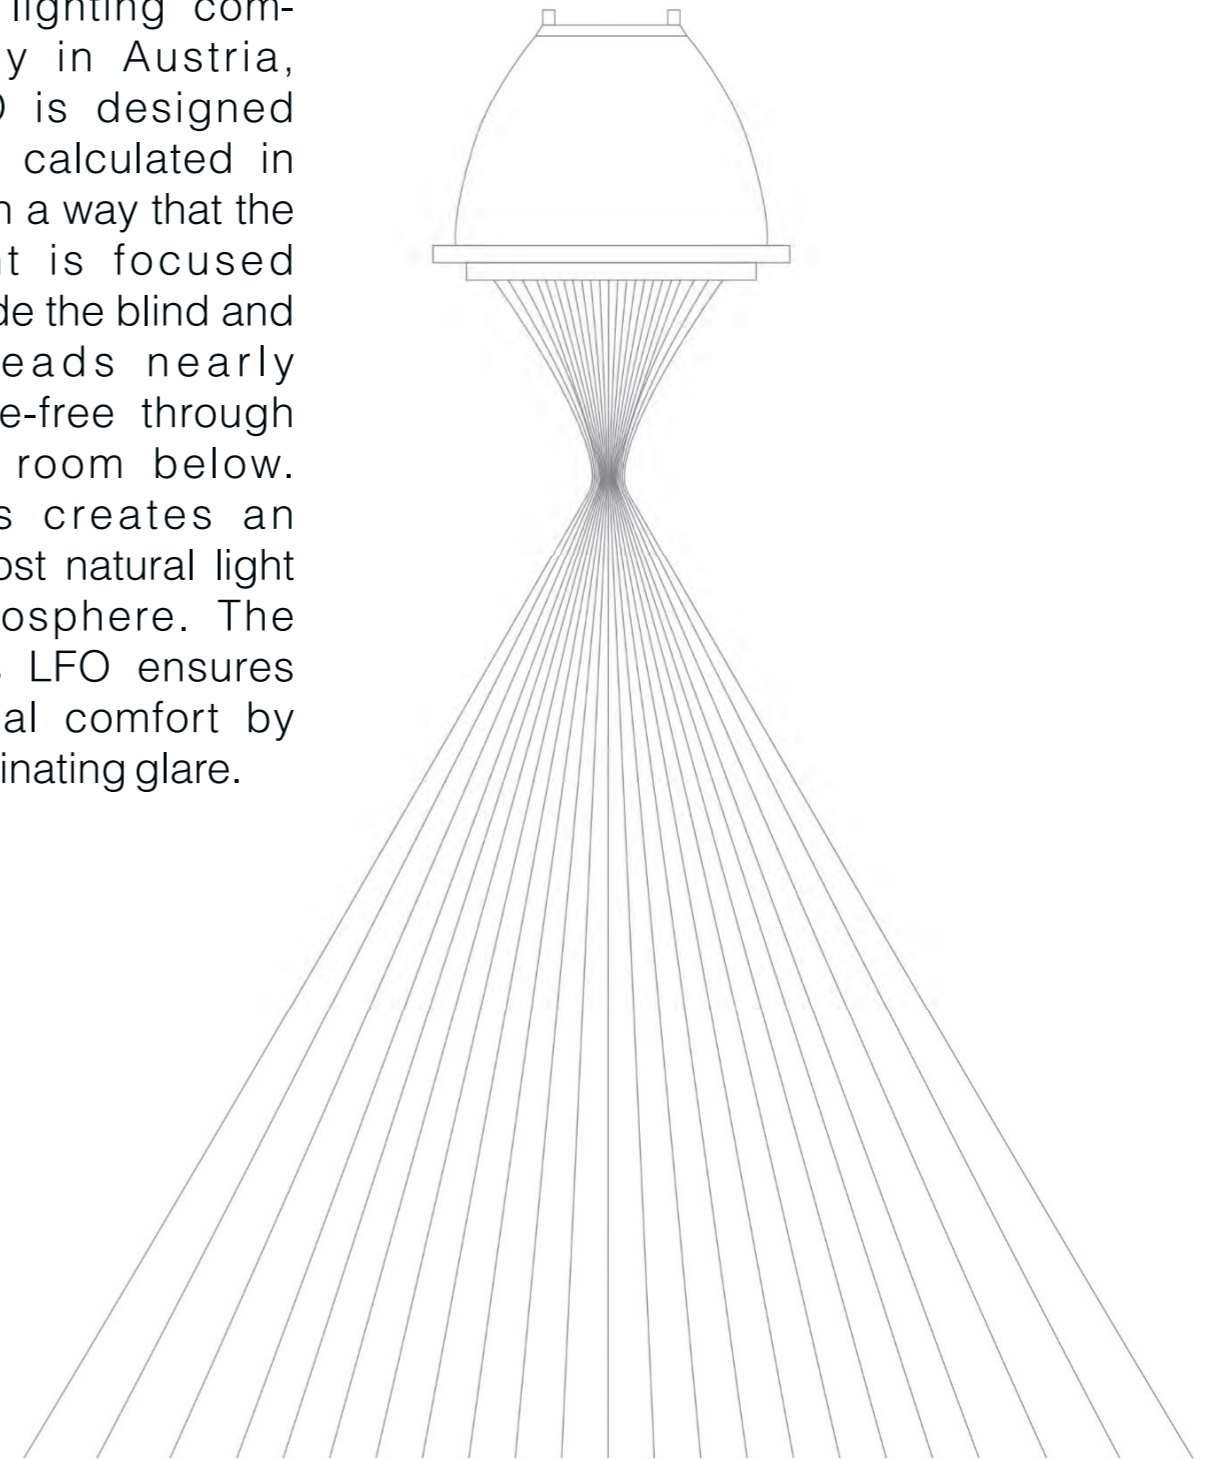

GLARE-FREE LIGHT FROM AN INVISIBLE SOURCE