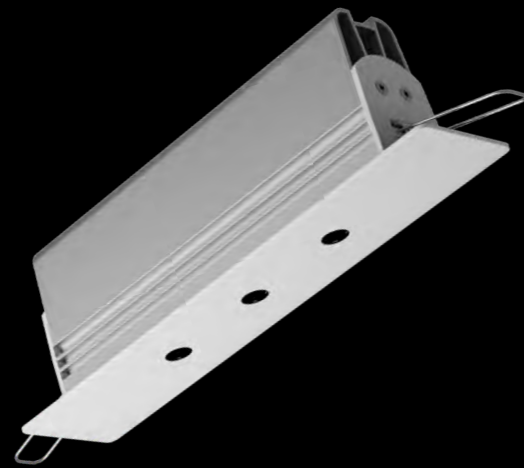

ZHIWER

Ultimate Glare-Free Minimalistic Downlight

ADDRESS: Fazantenstraat 46,
9940, Evergem, Belgium

PHONE: +32 (0) 9 335 81 49

EMAIL: info@fenos.be

Fenos[®]
Light To Delight

Bartenbach
TECHNOLOGY INSIDE 

Engineered and designed by Bartenbach, a leading lighting company in Austria, LFO is designed and calculated in such a way that the light is focused inside the blind and spreads nearly glare-free through the room below. This creates an almost natural light atmosphere. The lens LFO ensures visual comfort by eliminating glare.

GLARE-FREE LIGHT FROM AN INVISIBLE SOURCE

From the creative minds at Fenos Lighting, a company known for innovation, and featuring cutting-edge LFO Lense technology from Bartenbach GmbH, Zhiwer is the lighting solution you've been searching for. No more annoying glare – just soft, comfortable illumination that sets the perfect mood. Zhiwer's sleek design seamlessly fits into your ceiling, adding a modern touch to any space. Get ready to experience the wonder of glare-free lighting with Zhiwer – where simplicity meets brilliance.

Tailored Integration: Zhiwer's Smart Design for Seamless Harmony.

Zhiwer isn't just a downlight; it's a customizable lighting masterpiece. Engineered with your architectural vision in mind, Zhiwer lets you match the luminaire's bottom plate with the ceiling material. Whether your ceiling boasts the warmth of wood, the sleekness of metal sheet, or the elegance of a mirror – Zhiwer adapts. With the ability to harmonize with any surface, Zhiwer maximizes the blend of light and design, creating an ambiance that's uniquely yours. Embrace the synergy of architecture and illumination with Zhiwer – where adaptability meets aesthetic precision.